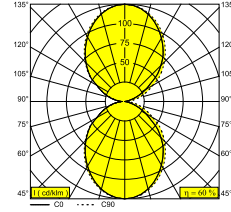

FEMTOLINE W DOWN-UP 600 930

270 63 06 93 B

AVAILABLE IN

BLACK 270 63 06 93 B

WHITE 270 63 06 93 W

[View on website](#)

General info

LOCATION	indoor
INSTALLATION	Wall Surface mounted
INGRESS PROTECTION	IP20
WEIGHT (KG)	1
ADJUSTABILITY	non adjustable
INFORMATION	INCL.2 x PC SBL INCL.LED POWER SUPPLY 24V-DC

Electrical info

ELECTRICAL	220-240V / 50-60Hz
CLASS	I
POWER SUPPLY	YES
DIM TYPE	non-dimmable
ENERGY CLASS	F
CERTIFICATES	CB, EAC, ENEC, RCM

Lightsource info

LIGHTSOURCE NAME	LED
LIGHTSOURCE	2 x (LED FLEX IN MP 6W / CRI>90 / 3000K / 624lm)
LED TECHNICS (LIGHT SOURCE)	1248lm // 12W // 104lm/W
LED TECHNICS (LUMINAIRE)	746lm // 13,8W // 54lm/W