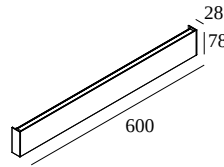

FEMTOLINE W DOWN-UP 600 930

270 63 06 93 B

AVAILABLE IN

BLACK 270 63 06 93 B

WHITE 270 63 06 93 W

[View on website](#)

General info

LOCATION	indoor
INSTALLATION	Wall Surface mounted
INGRESS PROTECTION	IP20
WEIGHT (KG)	1
ADJUSTABILITY	non adjustable
INFORMATION	INCL.2 x PC SBL INCL.LED POWER SUPPLY 24V-DC